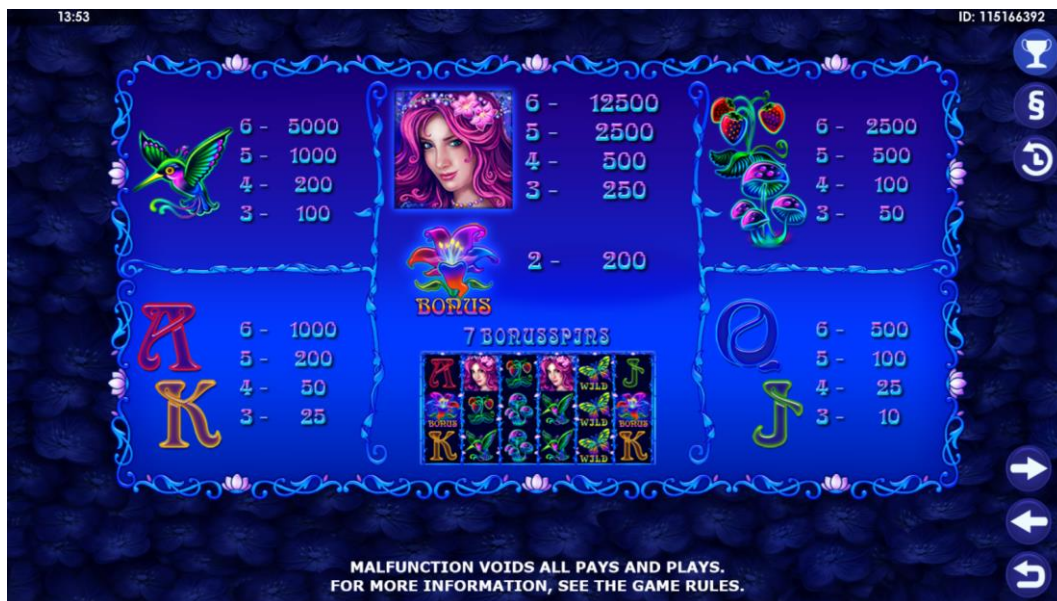

The Game

After the desired stakes have been chosen the game is started with *START*. After the reel run the achieved winning combination is displayed among others by illuminated win lines and the win is added to the credit.

After the achieved wins have been added to the credit, bets can be placed anew.

The win plan respectively the onscreen help can be displayed at anytime by pressing the HELP button (or in this case win plan).

By a click on the symbols on the reels the player can get information regarding possible wins with a sufficiently great amount of the respective symbols.

Help - Menu

The help menu opens when pressing the HELP button. This has its own button panel.

- **PREVIOUS PAGE** - To switch to the previous page
- **NEXT PAGE** - To switch to the next page
- **RETURN TO GAME** - To continue the game

Help Screen 1