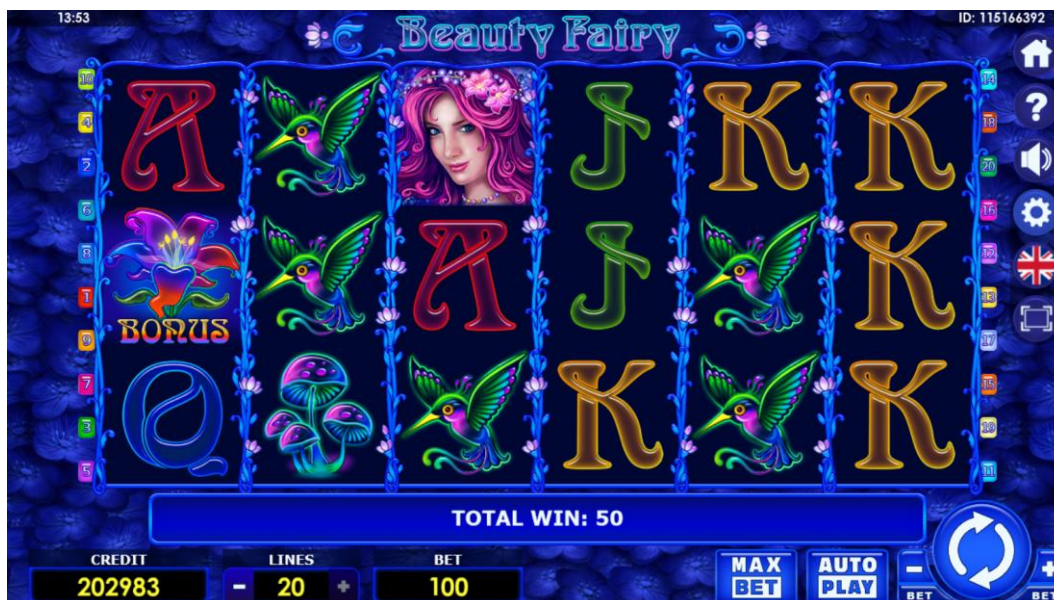

Beauty Fairy

Main Screen

The game can be played either with the mechanical buttons or with the buttons on the touch screen (if available), or a combination of both.

Buttons

MAX BET	-	Selects the maximum bet
AUTOPLAY	-	Starts a game automatically
-/+ BET	-	For changing the bet
	START	- Starts the game
	EXIT	- Exits the game
	HELP	- Shows the help menu
	SOUND	- Adjusts the sound of the game
	SETTINGS	- Shows the setting menu

After pressing the settings button:

-  **LANGUAGE** - Changes the language
-  **FULL SCREEN** - Turns full screen on/off

The following values are displayed onscreen

- CREDIT** - Display the credit
- LINES** - Shows the lines
- BET** - Displays the bet

Toolbar

- 1** - Displays the current time
- 2** - Shows the ID of the played game

Due to the varying configurations and versions, deviations between the displays or button assignments and this manual can occur.

The Game

After the desired stakes have been chosen the game is started with *START*. After the reel run the achieved winning combination is displayed among others by illuminated win lines and the win is added to the credit.