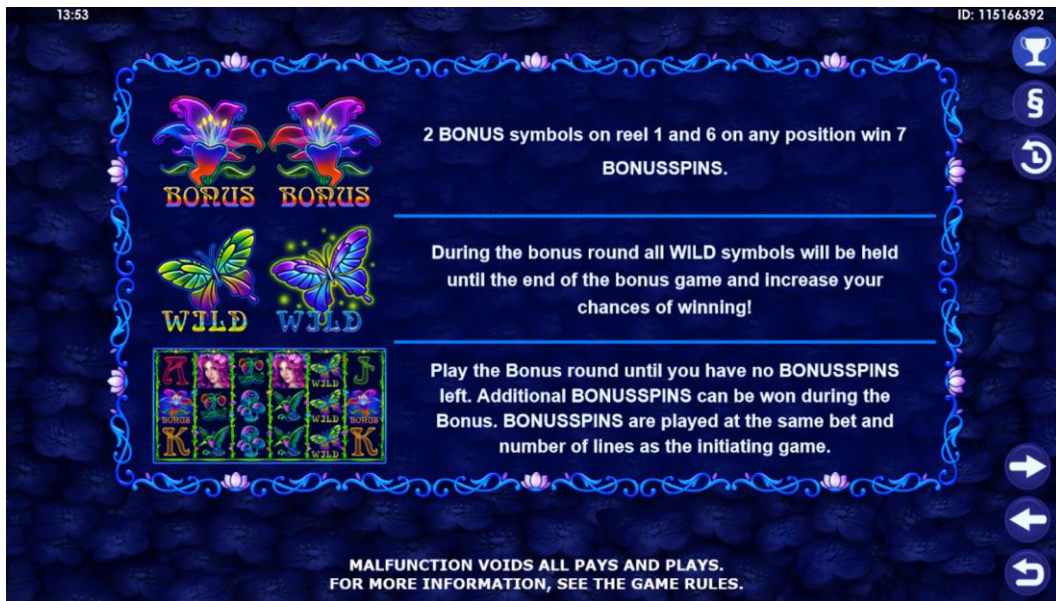

By a click on the symbols on the reels the player can get information regarding possible wins with a sufficiently great amount of the respective symbols.

Help - Menu

The help menu opens when pressing the HELP button. This has its own button panel.

- PREVIOUS PAGE** - To switch to the previous page
- NEXT PAGE** - To switch to the next page
- RETURN TO GAME** - To continue the game

Help Screen 1

Help Screen 2

Help Screen 3

Help Screen 4

Game Rules

In this section the rules of the game are shown.

Game rules

History

Each played game session is listed here.

HISTORY
(LAST 20 GAMES)

GAME ID	STATE	CREDIT	LINES	BET	WIN
115166392	MAIN GAME	232056	20	100	50

50

LINE 18: K K K WIN: 25
TOTAL WIN: 50

CREDIT: 232056 LINES: 20 BET: 100