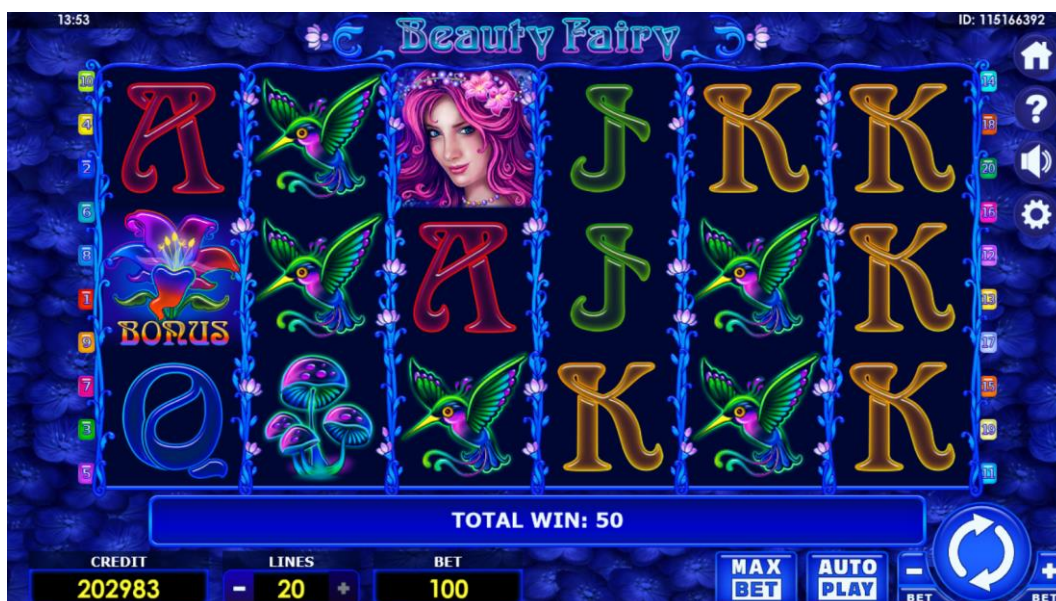

Beauty Fairy

Main Screen

The game can be played either with the mechanical buttons or with the buttons on the touch screen (if available), or a combination of both.

Buttons

MAX BET	-	Selects the maximum bet
AUTOPLAY	-	Starts a game automatically
-/+ BET	-	For changing the bet
	START	- Starts the game
	EXIT	- Exits the game
	HELP	- Shows the help menu
	SOUND	- Adjusts the sound of the game
	SETTINGS	- Shows the setting menu

After pressing the settings button:

-  **LANGUAGE** - Changes the language
-  **FULL SCREEN** - Turns full screen on/off

The following values are displayed onscreen

- CREDIT** - Display the credit
- LINES** - Shows the lines
- BET** - Displays the bet

Toolbar

- 1** - Displays the current time
- 2** - Shows the ID of the played game

Due to the varying configurations and versions, deviations between the displays or button assignments and this manual can occur.

The Game

After the desired stakes have been chosen the game is started with *START*. After the reel run the achieved winning combination is displayed among others by illuminated win lines and the win is added to the credit.