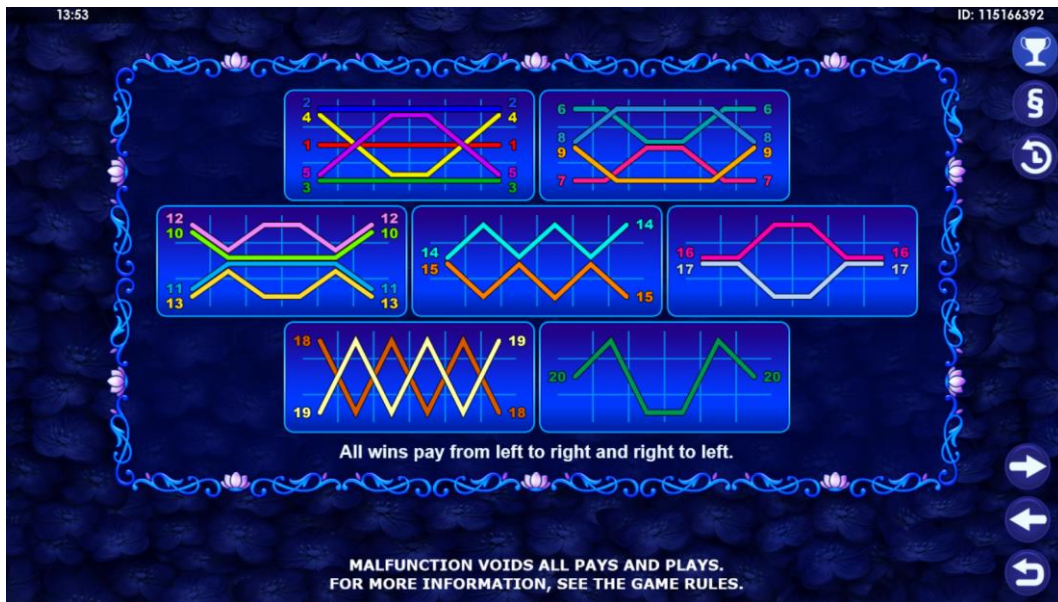

Toolbar

- 1** - Displays the current time
- 2** - Shows the ID of the played game

Due to the varying configurations and versions, deviations between the displays or button assignments and this manual can occur.

After the achieved wins have been added to the credit, bets can be placed anew.

The win plan respectively the onscreen help can be displayed at anytime by pressing the HELP button (or in this case win plan).

By a click on the symbols on the reels the player can get information regarding possible wins with a sufficiently great amount of the respective symbols.

Help - Menu

The help menu opens when pressing the HELP button. This has its own button panel.

- PREVIOUS PAGE** - To switch to the previous page
- NEXT PAGE** - To switch to the next page
- RETURN TO GAME** - To continue the game

Help Screen 1

Help Screen 2

Help Screen 3

Help Screen 4

Game Rules

In this section the rules of the game are shown.