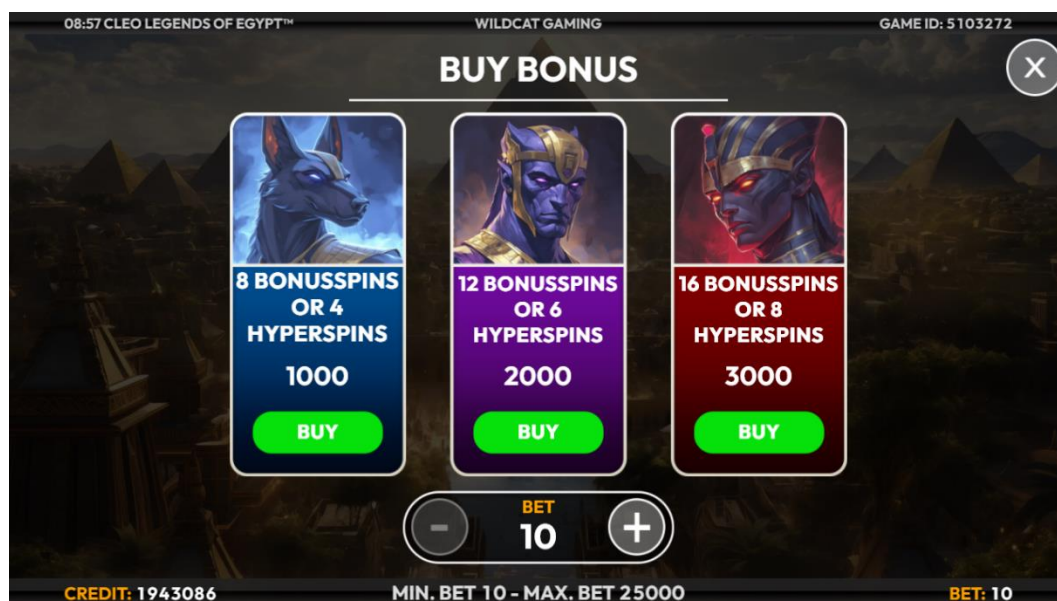

Osta boonus funktsioon

Boonuse saab põhimängus kohe käivitada seda ostes.

- **8 Boonuskeerutust või 4 Hüperkeerutust** = 100x hetke kogupanus
- **12 Boonuskeerutust või 6 Hüperkeerutust** = 200x hetke kogupanus
- **16 Boonuskeerutust või 8 Hüperkeerutust** = 300x hetke kogupanus

Osta boonus funktsioon