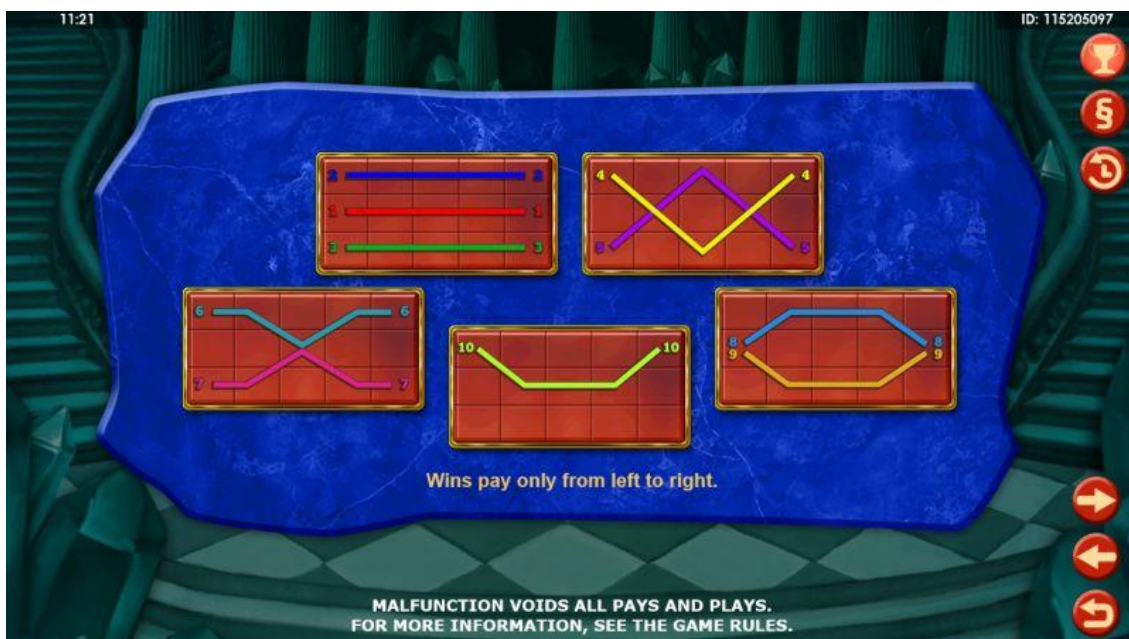

LEHEKÜLJE NUMBER
EELMINE LEHEKÜLG
JÄRGMINE LEHEKÜLG
TAGASI MÄNGU

- lehekülg
- liigu eelmisele lehele
- liigu järgmisele lehele
- mängu jätkama

Abimenüü 2